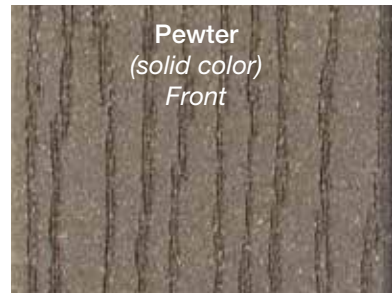

15 yr
Performance
Limited Residential
Warranty

*Terranova Classic Decking:
Pewter (solid color)*

Actual products may vary from colors shown.

For a beautiful terrace that has the feel of natural hardwoods, Terranova Decking provides a splinter-free wood-alternative deck board without the cracking, splitting or decay or staining and painting required of wood terraces. Terranova decking is made of 50% wood fiber and 50% polyethylene, 100% recyclable and highly slip resistant even under wet conditions. Terranova Decking installs like wood, is easy to cut and install. Available in square edge or grooved for hidden fasteners, grooved Terranova Decking offers a fastener-free surface that is smooth underfoot. Square edge boards create a nice “picture-framed” perimeter for terraces and a finished look for stair joists

Sable
(solid color)
Front

Pewter
(solid color)
Front

Back

Back

after 120 days of weathering

after 120 days of weathering

Actual products may vary from colors shown.

Sable (solid color)

Grooved Edge

- Durable, reversible boards offer two surface style choices
- Available in two solid colors, Pewter and Sable
- Never a need to stain or paint
- No cracking, splitting, splintering or decay
- Slip resistant
- Easy installation
- Backed by a 15-year residential limited warranty and 10-year commercial warranty