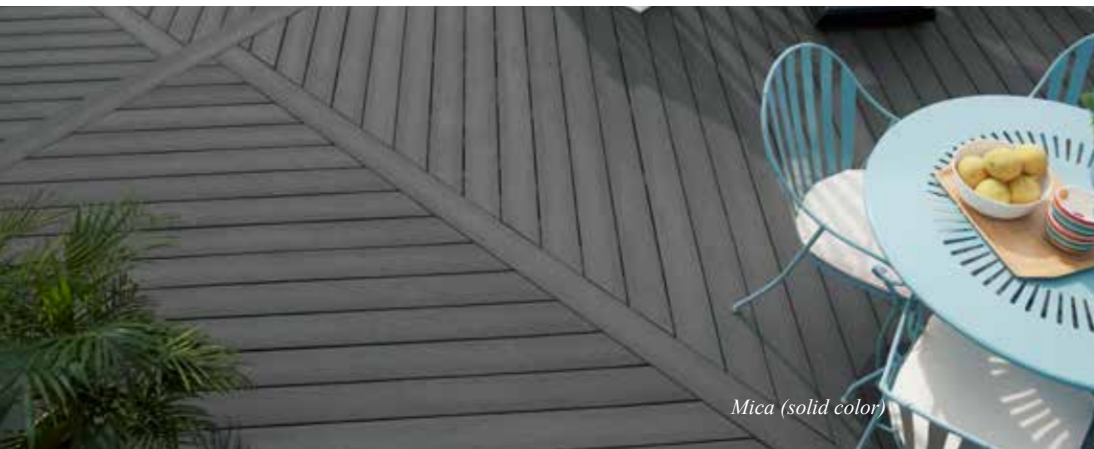

Mica (solid color)