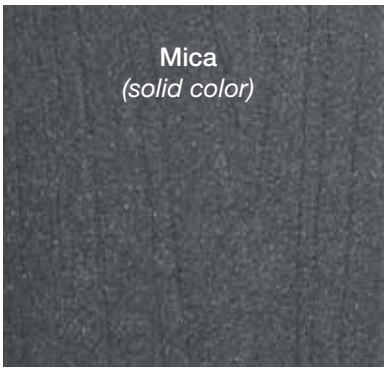

**15**<sub>yr</sub>  
Performance  
Limited Residential  
Warranty

*Terranova Europa Decking: Mica (solid color)*

Stylish Fiberon Terranova Europa Decking offers two surface options: a deep grooved surface and a smooth, even surface. Both offer good traction for slip resistance while providing a durable terrace surface without ever having to stain or paint. Splinter-free, Terranova Europa is backed by 15-year residential and 10-year commercial limited warranties.

**Bamboo**  
*(solid color)*

**Mica**  
*(solid color)*

*after 120 days of weathering*

*after 120 days of weathering*

Actual products may vary from colors shown.

Bamboo (solid color)

Grooved Edge

### 2 Surface Styles

Wood Grain Style

Grooved Style

- Durable, reversible boards offer two surface style choices
- Available in two solid colors, Mica (dark gray) and Bamboo (tan)
- Never a need to stain or paint
- No cracking, splinting, splintering or decay
- Slip resistant
- Easy installation
- Backed by a 15-year residential limited warranty and 10-year commercial warranty