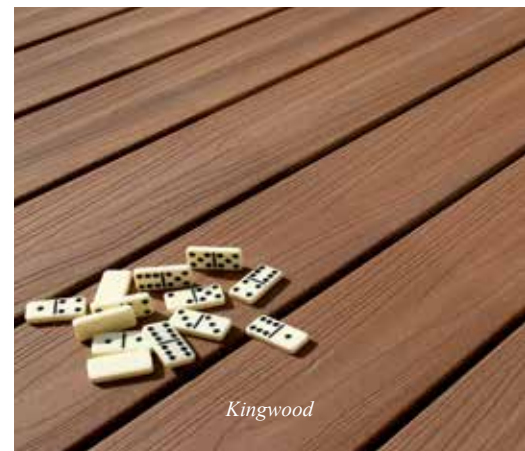

Kingwood

Proud member of

fiberon®

Beautiful outdoor living, built for Life®

fiberondecking.com | 1-800-573-8841