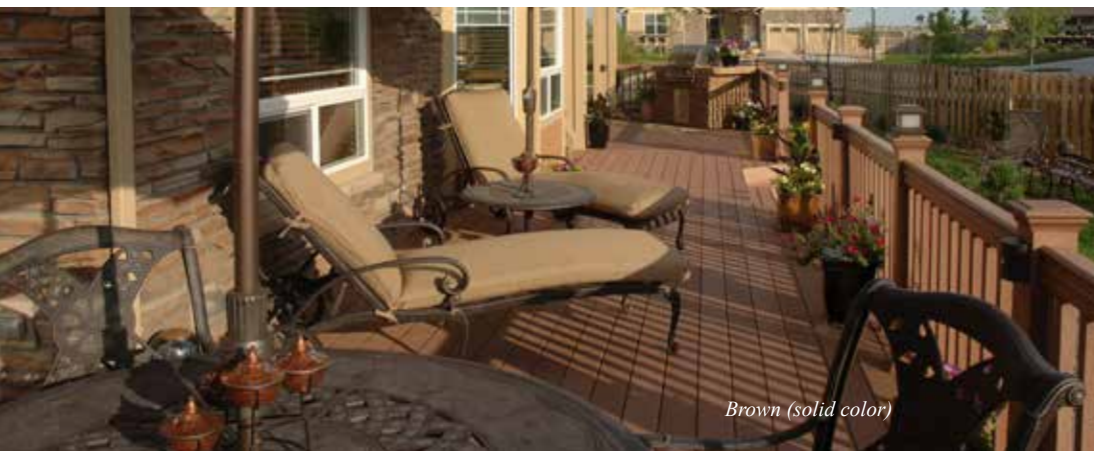

Quickly and accurately spaces deck boards during installation to allow for seasonal gapping, drainage and air flow

Brown (solid color)

Cedar (solid color)

Proud member of

Beautiful outdoor living, built for Life®