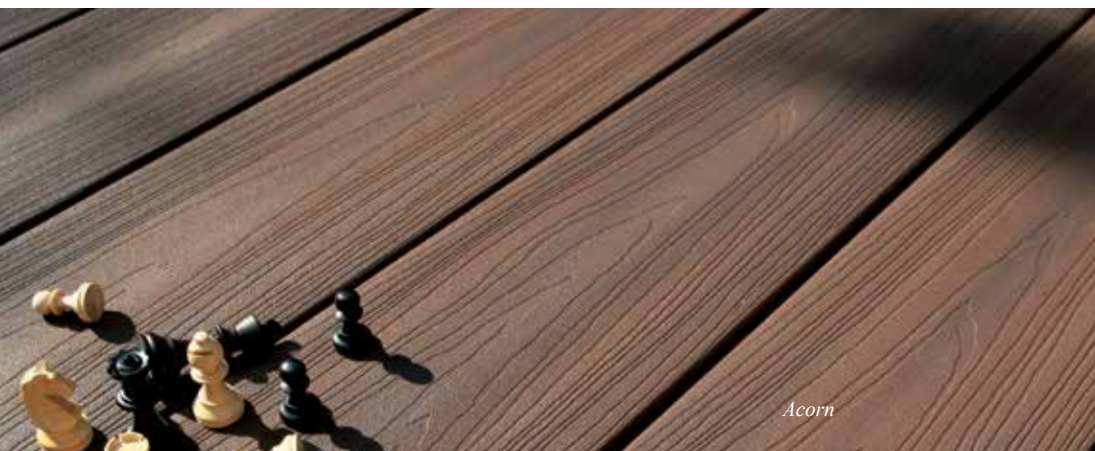

Fiberon Terranova Xtreme and Xtreme Wide Decking features resilient PermaTech surface technology, capped on three sides, providing stain, fade and scratch resistance. Fiberon Xtreme Decking, 5" wide, comes in two solid colors, Aspen and Acorn. Designed for popular wider planks, Fiberon Terranova Xtreme Wide Decking, 7 1/4" wide, is available in the same two solid colors in addition to four beautiful, dramatic, multichromatic colors. Both Fiberon Terranova Xtreme and Xtreme Wide decking pair well in designing customized outdoor living spaces.

Acorn

Aspen

Actual products may vary from colors shown.

Acorn

Grooved Edge

- Durable, reversible boards offer two surface style choices
- Available in three rich multichromatic colors
- Never a need to stain or paint
- No cracking, splitting, splintering or decay
- Slip resistant
- Easy installation
- Backed by a 15-year residential limited warranty and 10-year commercial warranty

Deck Boards:
 Xtreme: 127 mm x 20 mm x 2.4 m, 3 m, 3.6 m, 4.26 m, 4.8 m Grooved Edge & 2.4 m Square Edge
 Xtreme Wide: 185 mm x 20 mm x 2.4 m, 3 m, 3.6 m, 4.8 m Grooved Edge

Deck Spacer Tool

- Quickly and accurately spaces deck boards during installation to allow for seasonal gapping, drainage and air flow

Cobra® Hidden Fastener

- Made from highly rust resistant stainless steel with black oxide topcoat
- Fasteners hide between deck boards for a smooth fastener-free deck surface
- Only for grooved deck board installation